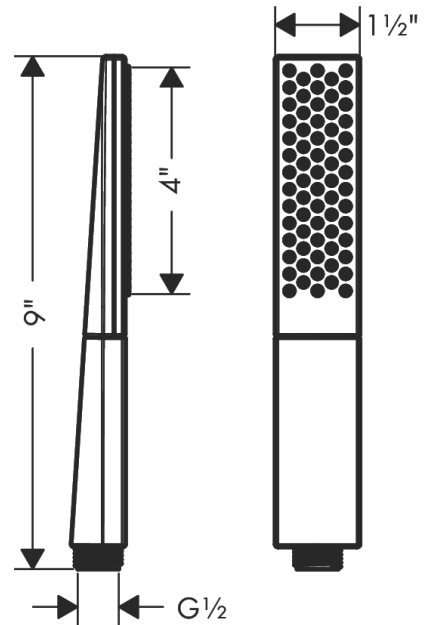

**Rainfinity**  
**Baton Handshower 100 1-Jet, 1.75 GPM**  
 Surface: **brushed nickel** Part no. : **26867821**

**Description**

**Features**

- Spray modes: PowderRain
- Spray face finish: easy cleanable aluminium spray disc, graphite
- Flow: 1.75 GPM (6.6 L/Min)

**Item details**

List Price \$ 240.00

**Technology**

**Design awards**

**Compliance**

**Product image**

**Scale drawing**

Rainfinity  
Baton Handshower 100 1-Jet, 1.75 GPM  
Surface: brushed nickel Part no. : 26867821

Exploded drawing

Year of production: >10/19

**Rainfinity**

**Baton Handshower 100 1-Jet, 1.75 GPM**

Surface: **brushed nickel** Part no. : **26867821**

**Spare parts list**

Year of production: >**10/19**

<b>Pos.</b>	<b>Description</b>	<b>Part no.</b>	<b>Price</b>	<b>PU</b>
1	filter	92672000	-	1
2	seal	98058000	-	1